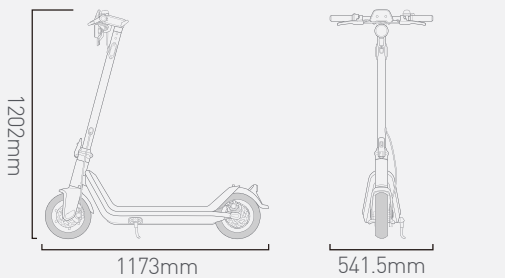

# KQi3 Sport

APP - CONNECTED

NIU ENERGY™ - LITHIUM BATTERY

NIU MOTOR

**20** KM/H  
TOP SPEED

**40** KM  
RANGE

**5** H  
BATTERY CHARGE TIME

## OVERVIEW

Colour

Folded 1173\*504\*541.5mm

Rider Minimum Age 14+

Max Rider Weight 100 kg

Vehicle Weight (Inc. battery) 18.5 kg

Folding Mechanism 2 Step Easy Folding

## TIRES

Tire Type Tubeless Pneumatic

Front/Rear Tire Size 65/65-6

## POWER

Battery	365Wh
30 Mins Max Continuous Output	600W
Rated Power	300W
Voltage	48V
Riding Modes	4 modes: E-Save / Sport / Custom / Pedestrian